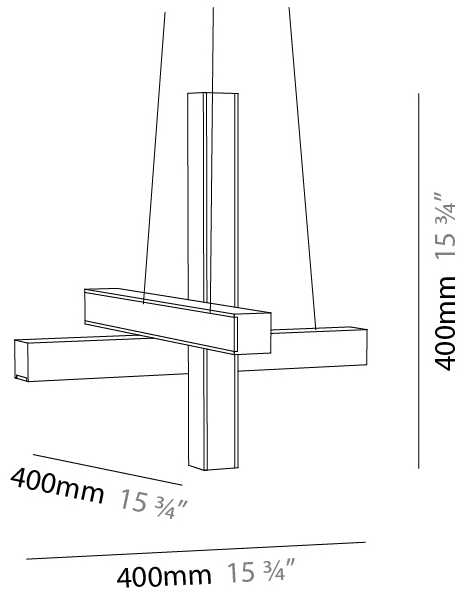

PROJECT	
TYPE	
SPECIFIER	
QUANTITY	
DATE	

CROSS SHAPE SUSPENSION

D71028-

base number
Color   Finish
Temperature   Options

1. To build a product code in our configurator select the specify button on the base model # product page
2. To build a manual product code on this datasheet choose from the options listed below in blue font and add the suffix to the base model #

GENERAL

Series: LED40 Modular
Subseries: Cross Shape
Brand: Tunto
Division: Design
Mounting Type: Suspension
Mounting Location: Ceiling
Subcategory: Modular

PHYSICAL

Shape: Abstract
Length (mm): 400
Length (in): 15 3/4
Width (mm): 400
Width (in): 15 3/4
Height (mm): 400
Height (in): 15 3/4
Max. Overall Height (mm): 2400
Max. Overall Height (in): 94 1/2
Extension (mm): 80
Extension (in): 3 1/8
Light Distribution: Omnidirectional
Diffuser: Opal
Fixture Finish: [WAL / ASH / OAK / BLK / WHI](#)
Fixture Material: Wood

ELECTRICAL

Lamp Type: LED
Input Wattage (W): 23
Total Output Wattage (W): 18.9
Dimming: Tri-Mode (Non-Dimming and Phase Dimming (120Vac only) and 0-10V Dimming)
Driver Included: Yes
Driver Location: Integrated
Driver Type: Constant Current - Universal
Driver Class: Class 2
Input Voltage (V): 120 - 277
Constant Current (MA): 700

LED

Color Temperature (°K): [2700 / 3000 / 4000](#)
Max. Delivered Lumen (lm): 1100
CRI: >93 CRI
Lamp Life (hrs): 50000

OPTICAL

RATINGS AND CERTIFICATIONS

Certified By: Certified for North American Standards
IP rating: IP20